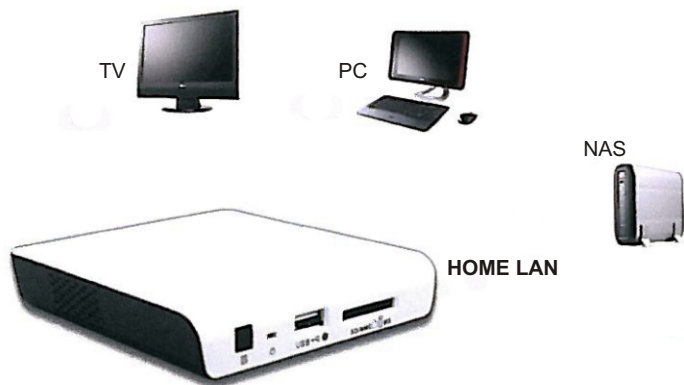

Connection chart

富達科技國際有限公司
FUSTEC CO., LTD

email: info@fustec.com

香港九龍官塘駿業街 62 號京貿中心 25 樓 A 室

Tel: (852) 2358 1890   Fax: (852) 2358 1891   Website: www.fustec.com